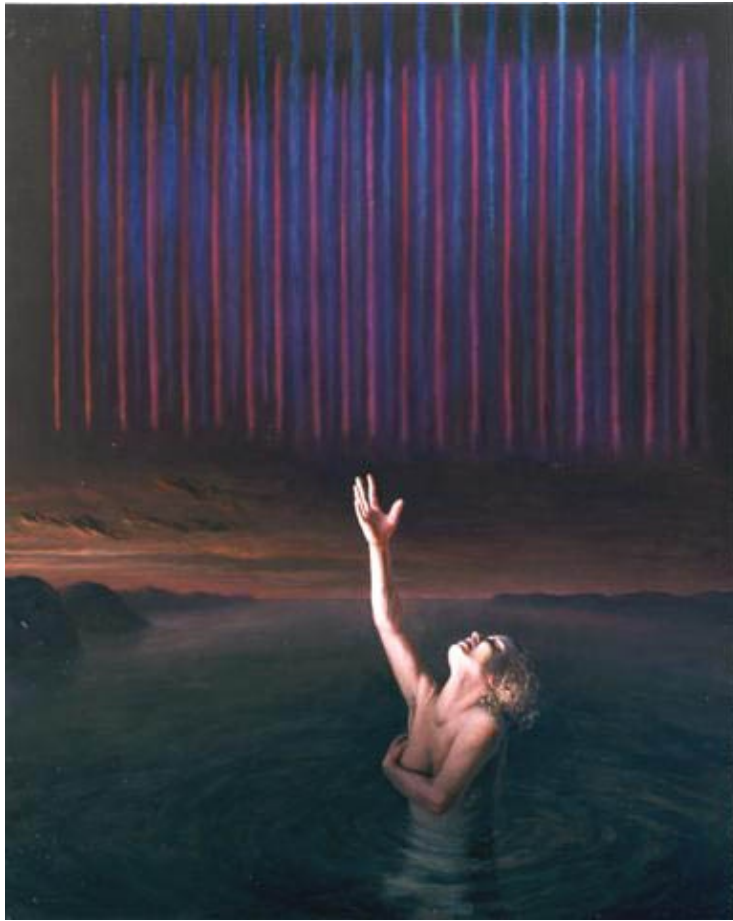

+45 3920 5921
+45 2832 1990 (mobile)

2000

The Philosophers

150 x 185 cm (59" x 73"). Oil on canvas w. phosphorescent pigments.

Viscious Circle

75 x 150 cm.

Face – detail from Viscious Circle

Golden rectangle

120 x 60 cm. Oil on canvas w. gold.

Female Dilemma

130 x 150 cm (51" x 59"). Oil on canvas.

The Elect

150 x 120 cm

Back – detail from The Elect

Eckersbergs Nurse

Aprox. 90 x 70 cm. Oil on canvas.

Cleft

110 x 150 cm.

Red Rectangle

Aprox 110 x 75 cm. Oil on canvas.

Prayer

150 x 110 cm. Oil on canvas.

Sphinx IV

Aprox. 60 x 70 cm. Oil on canvas.
